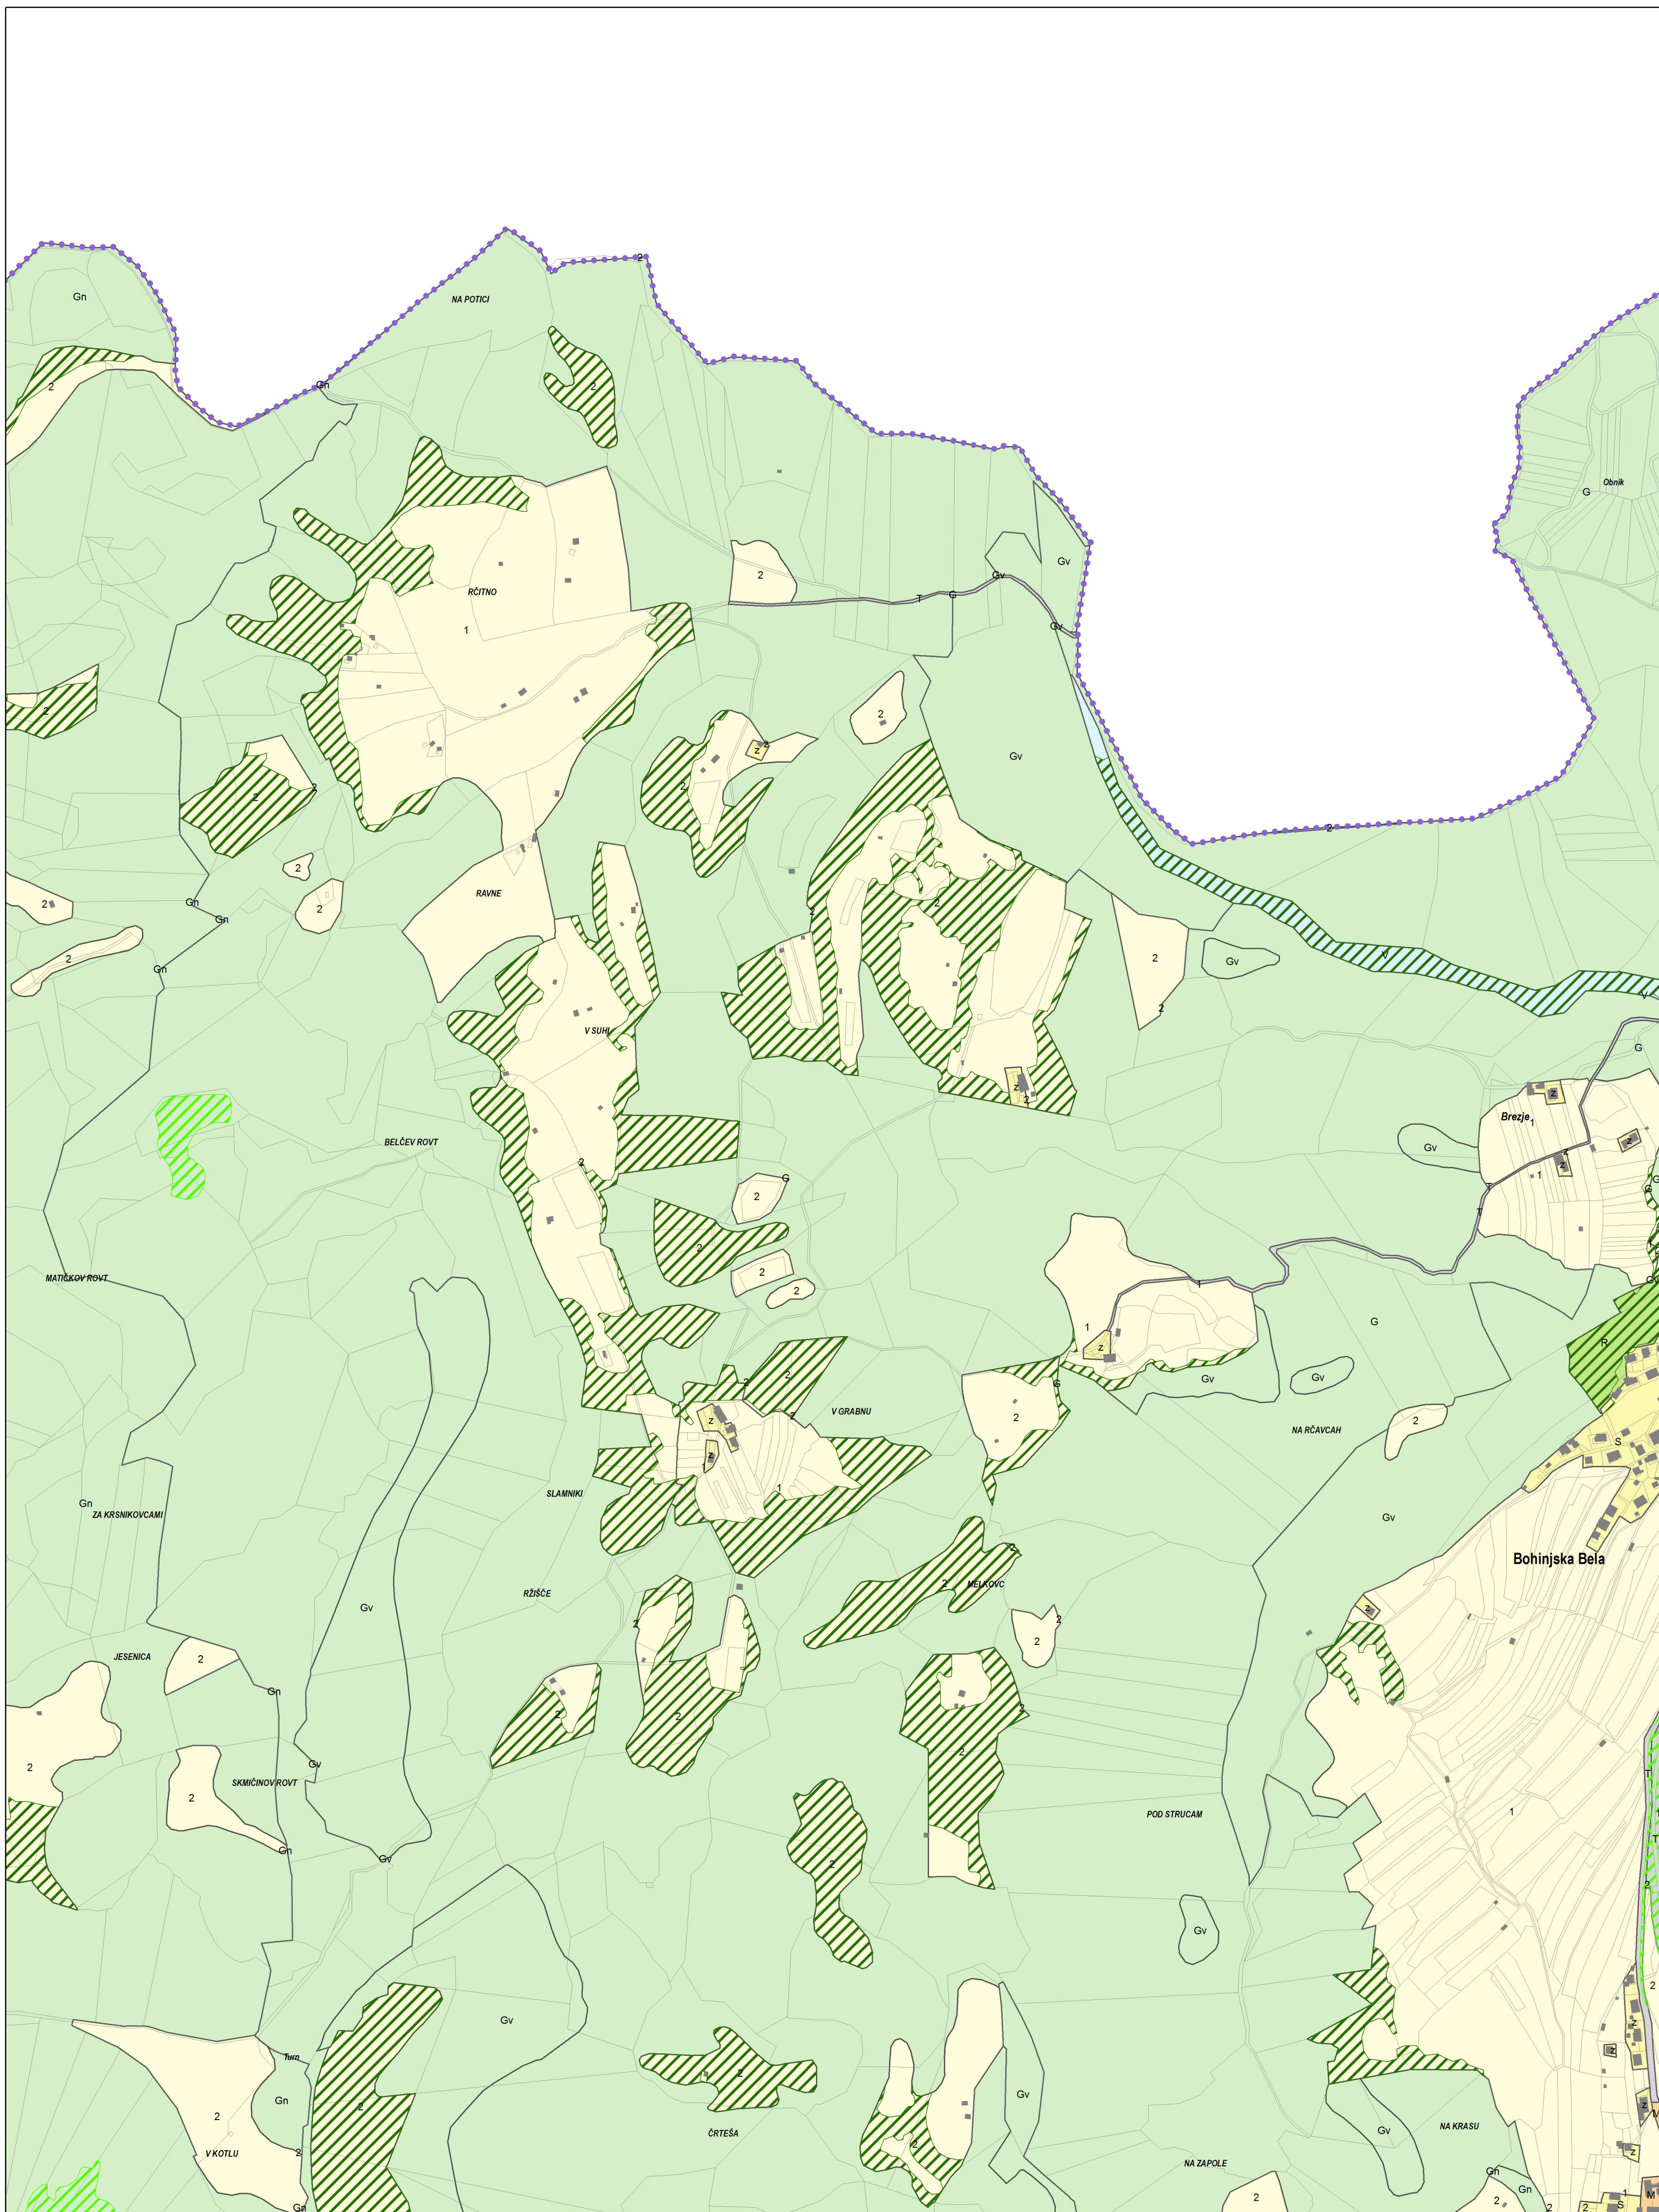

0 50 100 200 m

Vir: ZKP, GURS, september 2008
KS, GURS, september 2008

M = 1 : 5 000